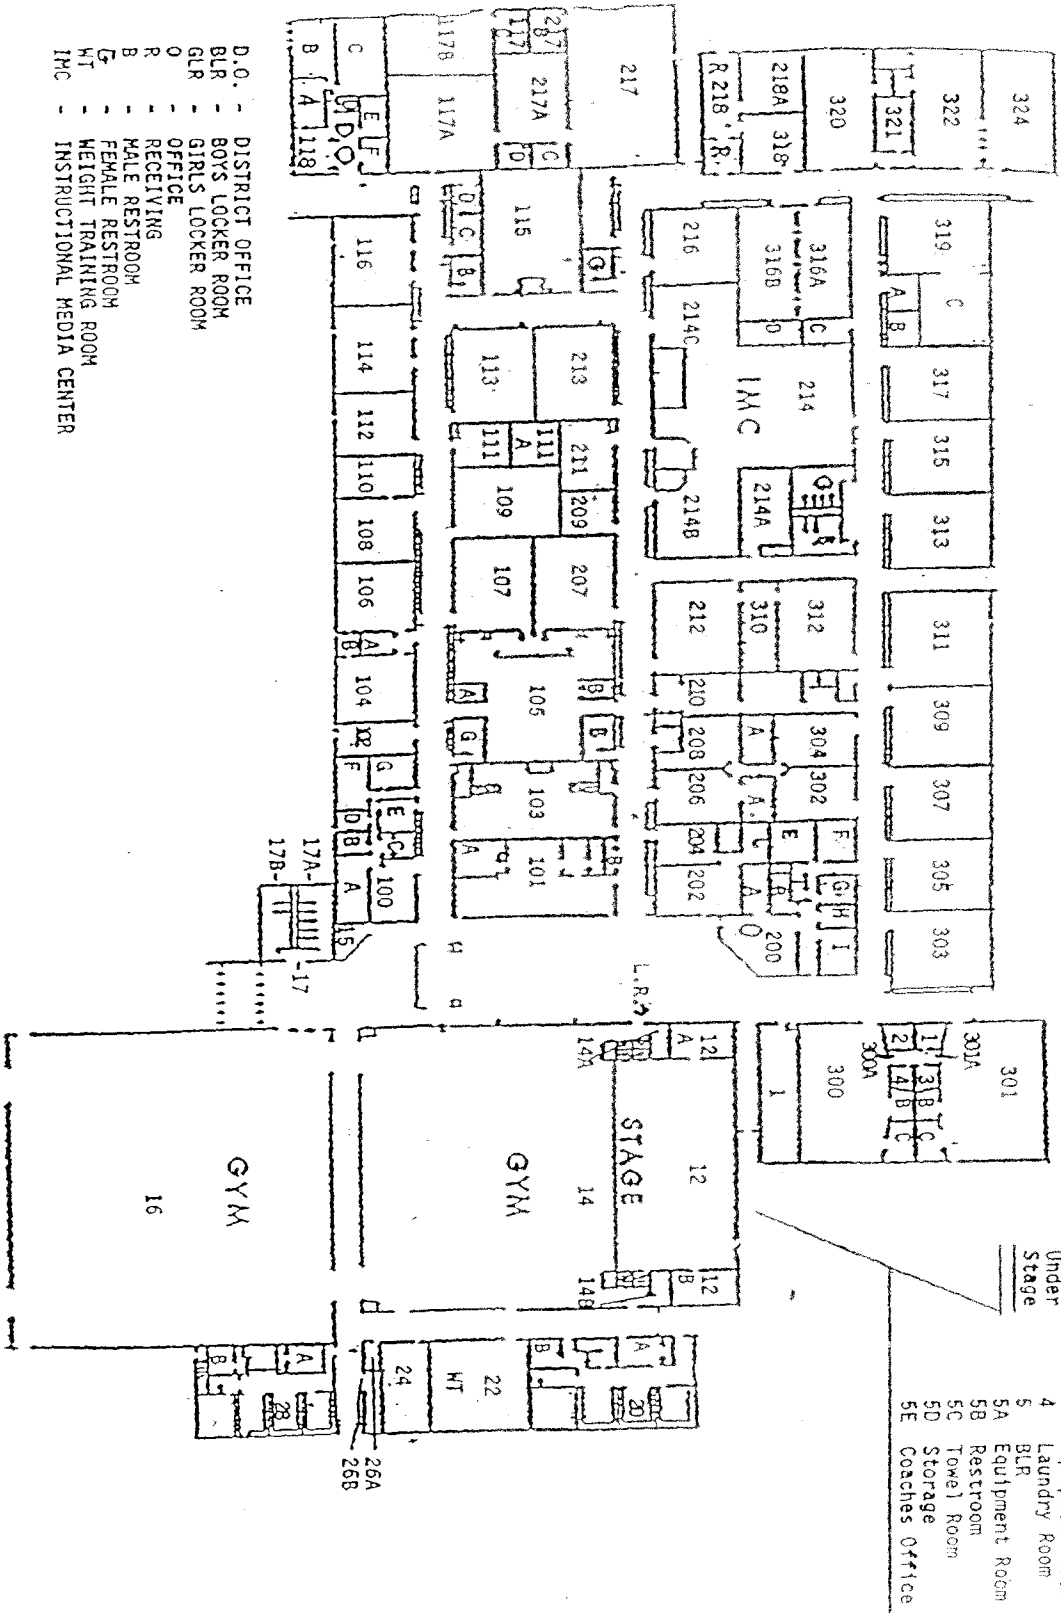

CAMBRIDGE HIGH SCHOOL

- D.O. - DISTRICT OFFICE
- BLR - BOYS LOCKER ROOM
- GLR - GIRLS LOCKER ROOM
- O - OFFICE
- R - RECEIVING
- B - MALE RESTROOM
- G - FEMALE RESTROOM
- HT - HEIGHT TRAINING ROOM
- IMC - INSTRUCTIONAL MEDIA CENTER

- 2 GLR
- 2A Restroom
- 2B Coaches Office
- 2C Towel Room
- 3 Equipment Room
- 4 Laundry Room
- 5 BLR
- 5A Equipment Room
- 5B Restroom
- 5C Towel Room
- 5D Storage
- 5E Coaches Office